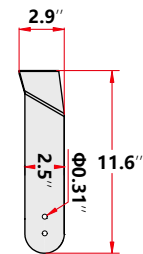

DIMENSIONS & WEIGHT

FIXTURE WEIGHT : 43 lbs

★ HANDLE THREE VIEW DRAWING

① Front View

② Left View

③ Vertical View

Jiaxing Shinetoo Lighting Co.,Ltd(China Factory)

Add:No.258, Xingchang Road, Xincheng Town, Xiuzhou District, Jiaxing, Zhejiang, China 314015
Tel: +86-573-8350-0001 Fax: +86-573-8350-0005
Mobile: +86-138-0961-6725/+86-138-1878-3129
Email:Sales@stedlights.com

PHOTOMETRICS

ORDERING INFORMATION

EXAMPLE PART #: ST-G1-S3 - 300 - NICHIA - MEANWELL - 3K-3000K - 70 - 100/277V

| ST-G1-S2 | | NICHIA | MEANWELL | | | |
|----------|------------|------------------|----------|--|----------------|---------------------------------|
| SERIES | WATTS | LED LIGHT SOURCE | DRIVER | CCT | CRI | INPUT POWER |
| ST-G1-S2 | 300 400 | NICHIA | MEANWELL | 3K-3000k 4K-4000k 5K-5000k 5.7K-5700k 6.5K-6500k | 70 80 90 | 100-277V 180-528V (Optional) |

SPECIFICATIONS

Beam Angle | Asymmetric
Lumen Output | 39,000LM / 52,000LM
OPERATING TEMPERATURE | -104°F to 122°F
IP RATING | IP 65
LIFE TIME | 50,000hours

LISTINGS

UL Listed
DLC Listed

Other Details

Fixture Material | Aluminum
Mounting | U-Bracket / Slip Fitter (optional)
Color | Grey(Other color available)
Warranty | 7 years
EPA | 0.75 ft²—1.25 ft²