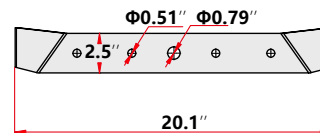

DIMENSIONS & WEIGHT

FIXTURE WEIGHT : 43 lbs

★ HANDLE THREE VIEW DRAWING

① Front View

② Left View

③ Vertical View

Jiaxing Shinetoo Lighting Co.,Ltd(China Factory)

Add:No.258, Xingchang Road, Xincheng Town, Xiuzhou District, Jiaxing, Zhejiang, China 314015
Tel: +86-573-8350-0001 Fax: +86-573-8350-0005
Mobile: +86-138-0961-6725/+86-138-1878-3129
Email:Sales@stedlights.com

PHOTOMETRICS

ORDERING INFORMATION

EXAMPLE PART #: ST-G1-S3 - 300 - NICHIA - MEANWELL - 3K-3000K - 70 - 100/277V

| ST-G1-S2 | | NICHIA | MEANWELL | | | |
|----------|------------|------------------|----------|--|----------------|---------------------------------|
| SERIES | WATTS | LED LIGHT SOURCE | DRIVER | CCT | CRI | INPUT POWER |
| ST-G1-S2 | 300 400 | NICHIA | MEANWELL | 3K-3000k 4K-4000k 5K-5000k 5.7K-5700k 6.5K-6500k | 70 80 90 | 100-277V 180-528V (Optional) |

SPECIFICATIONS

Beam Angle | Asymmetric
Lumen Output | 39,000LM / 52,000LM
OPERATING TEMPERATURE | -104°F to 122°F
IP RATING | IP 65
LIFE TIME | 50,000hours

LISTINGS

UL Listed
DLC Listed

Other Details

Fixture Material | Aluminum
Mounting | U-Bracket / Slip Fitter (optional)
Color | Grey(Other color available)
Warranty | 7 years
EPA | 0.75 ft²—1.25 ft²