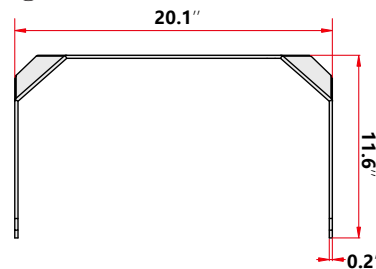

DIMENSIONS & WEIGHT

FIXTURE WEIGHT : 43 lbs

★ HANDLE THREE VIEW DRAWING

① Front View

② Left View

③ Vertical View

Jiaxing Shinetoo Lighting Co.,Ltd(China Factory)

Add:No.258, Xingchang Road, Xincheng Town, Xiuzhou District, Jiaxing, Zhejiang, China 314015
Tel: +86-573-8350-0001 Fax: +86-573-8350-0005
Mobile: +86-138-0961-6725/+86-138-1878-3129
Email:Sales@stedlights.com

PHOTOMETRICS

ORDERING INFORMATION

EXAMPLE PART #: ST-G1-S3 - 300 - NICHIA - MEANWELL - 3K-3000K - 70 - 100/277V

| ST-G1-S2 | | NICHIA | MEANWELL | | | |
|----------|------------|------------------|----------|--|----------------|---------------------------------|
| SERIES | WATTS | LED LIGHT SOURCE | DRIVER | CCT | CRI | INPUT POWER |
| ST-G1-S2 | 300 400 | NICHIA | MEANWELL | 3K-3000k 4K-4000k 5K-5000k 5.7K-5700k 6.5K-6500k | 70 80 90 | 100-277V 180-528V (Optional) |