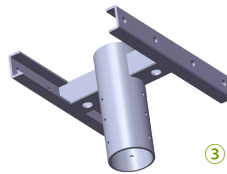

SPARE PARTS (Order accessories as separate part number from your Fixture Model No.)

COVER ASYMMETRICAL

PROTECTIVE GRID

LOUVER ASYMMETRICAL

①

②

③

④

ADAPTERS NOTE: We can customize different types adapters and arms.

ADJUSTABLE MOUNT

Adjustable loop mounting bracket rotates 180° for convenient optical control and easy replacement of existing fixture installations.