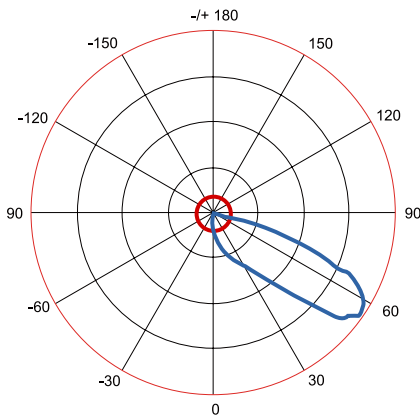

PHOTOMETRICS

ORDERING INFORMATION

ST-G1-S2		NICHIA	MEANWELL			
SERIES	WATTS	LED LIGHT SOURCE	DRIVER	CCT	CRI	INPUT POWER
ST-G1-S2	300 400	NICHIA	MEANWELL	3K-3000k 4K-4000k 5K-5000k 5.7K-5700k 6.5K-6500k	70 80 90	100-277V 180-528V (Optional)

SPECIFICATIONS

Beam Angle | Asymmetric
Lumen Output | 39,000LM / 52,000LM
OPERATING TEMPERATURE | -104°F to 122°F
IP RATING | IP 65
LIFE TIME | 50,000hours

LISTINGS

UL Listed
DLC Listed

Other Details

Fixture Material | Aluminum
Mounting | U-Bracket / Slip Fitter (optional)
Color | Grey(Other color available)
Warranty | 7 years
EPA | 0.75 ft²—1.25 ft²

Jiaying Shinetoo Lighting Co.,Ltd(China Factory)

Add.No.258, Xingchang Road, Xincheng Town, Xiuzhou District, Jiaying, Zhejiang, China 314015
Tel : +86-573-8330-0001 Fax : +86-573-8330-0005
Mobile : +86-138-0961-6725/+86-138-1878-3129
Email:Sales@stledlights.com