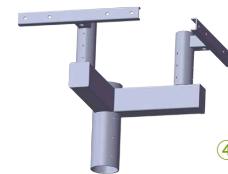

SPARE PARTS (Order accessories as separate part number from your Fixture Model No.)

COVER ASYMMETRICAL

PROTECTIVE GRID

LOUVER ASYMMETRICAL

①

②

③

④

ADAPTERS NOTE: We can customize different types adapters and arms.

ADJUSTABLE MOUNT

Adjustable loop mounting bracket rotates 180° for convenient optical control and easy replacement of existing fixture installations.