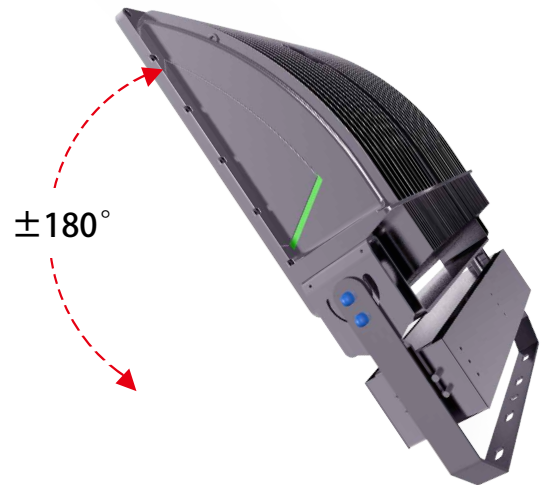

SPARE PARTS (Order accessories as separate part number from your Fixture Model No.)

COVER ASYMMETRICAL

PROTECTIVE GRID

LOUVER ASYMMETRICAL

①

②

③

④

ADAPTERS NOTE: We can customize different types adapters and arms.

ADJUSTABLE MOUNT

Adjustable loop mounting bracket rotates 180° for convenient optical control and easy replacement of existing fixture installations.