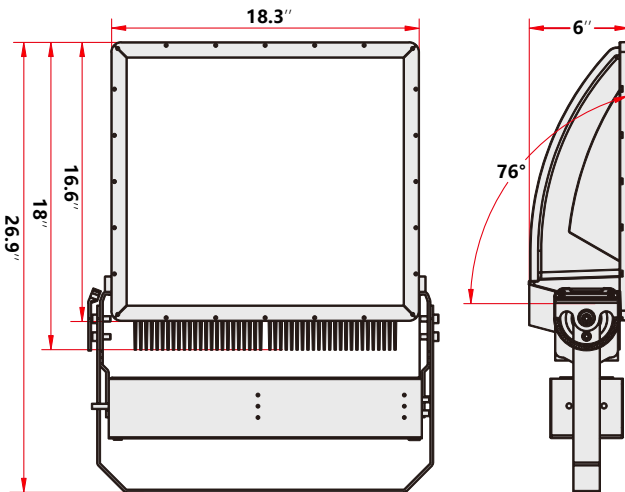

shinetoo®

The Future Shines Brighter Together

UL: E361637

G1-S2 HIGH MAST LIGHTS 300W, 400W

APPLICATIONS

- Sporting facilities and stadium lighting
- High mast roadway lighting
- Airport security lighting
- International borders
- Industrial & Commercial parking lots
- Rail yard lighting

DIMENSIONS & WEIGHT

FIXTURE WEIGHT : 43 lbs

★ HANDLE THREE VIEW DRAWING

① Front View

② Left View

③ Vertical View

Jiaxing Shinetoo Lighting Co.,Ltd(China Factory)

Add:No.258, Xingchang Road, Xincheng Town, Xiuzhou District, Jiaxing, Zhejiang, China 314015
Tel: +86-573-8350-0001 Fax: +86-573-8350-0005
Mobile: +86-138-0961-6725/+86-138-1878-3129
Email:Sales@stedlights.com

PHOTOMETRICS

ORDERING INFORMATION

EXAMPLE PART #: ST-G1-S3 - 300 - NICHIA - MEANWELL - 3K-3000K - 70 - 100/277V

| ST-G1-S2 | | NICHIA | MEANWELL | | | |
|----------|------------|------------------|----------|--|----------------|---------------------------------|
| SERIES | WATTS | LED LIGHT SOURCE | DRIVER | CCT | CRI | INPUT POWER |
| ST-G1-S2 | 300 400 | NICHIA | MEANWELL | 3K-3000k 4K-4000k 5K-5000k 5.7K-5700k 6.5K-6500k | 70 80 90 | 100-277V 180-528V (Optional) |

SPECIFICATIONS

Beam Angle | Asymmetric
Lumen Output | 39,000LM / 52,000LM
OPERATING TEMPERATURE | -104°F to 122°F
IP RATING | IP 65
LIFE TIME | 50,000hours

LISTINGS

UL Listed
DLC Listed

Other Details

Fixture Material | Aluminum
Mounting | U-Bracket / Slip Fitter (optional)
Color | Grey(Other color available)
Warranty | 7 years
EPA | 0.75 ft²—1.25 ft²